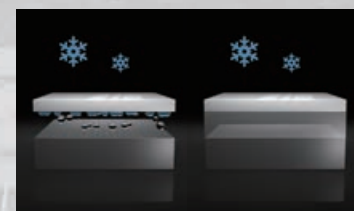

Condensation Prevention