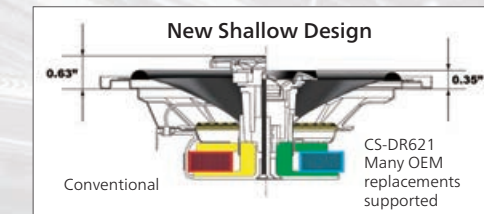

Great Factory Replacement

Installable vehicle types are greatly increased thanks to its shorter height.

Features Comparison

Model	Bluetooth	HD Radio	Music Sync. Variable	Music Sync. Illumination	2-Line VA LCD Display	Variable Color	Remote Control	USB	Pre-outs Voltage	Audio Format
KD-X480BHS	Yes	Yes	Yes	Yes	Yes	Yes	Optional	Front x 1	3-Pre / 5V	FLAC / AAC / WAV / MP3 / WMA
KD-X380BTS	Yes	Yes	Yes	Yes	Yes	Yes	Optional	Front x 1	3-Pre / 4V	FLAC / AAC / WAV / MP3 / WMA
KD-XD28BT	Yes	Yes	Yes	Yes	Yes	Yes	Optional	Front x 1	2-Pre / 2.5V	FLAC / WAV / MP3 / WMA
KD-X280BT	Yes	Yes	Yes	Yes	Yes	Yes	Optional	Front x 1	1-Pre / 2.5V	FLAC / WAV / MP3 / WMA