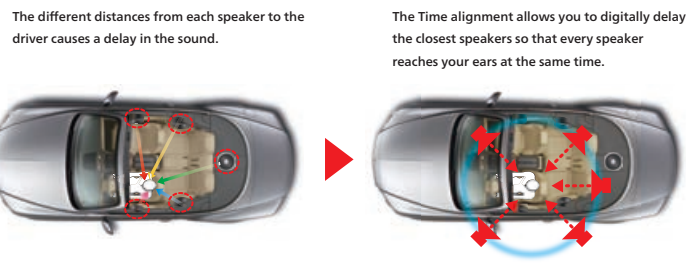

Shallow Chassis Design

The reduced depth of the chassis contributes to a weight reduction and facilitates easier installation.

Shallow Chassis / Digital Multimedia Receiver   Regular Chassis / DVD Receiver

iDataLink Maestro Compatible

iDataLink Maestro RR or RR2 (sold separately)* enable the retention of the factory steering wheel audio controls, factory amplifier, secondary displays and can even display vehicle information (performance data, climate controls, battery voltage, etc.) when connected to compatible vehicles. Radar detector information can also be displayed on the screen when used with a compatible K40 or ESCORT radar detector system.

*Available features may vary depending on the vehicle. The iDataLink Maestro RR and RR2 are sold separately by Automotive Data Solutions. ESCORT compatible with Maestro RR2 only. To find an authorized dealer please visit <https://maestro.idatalink.com/>

Vehicle Info   Factory Infotainment
Radar Detector   Gauges
Parking Assist   Climate

Features Comparison

Model	Wireless Features			Wired Features				maestro	K2 TECHNOLOGY	USB	4-Camera Input	Pre-outs	Shallow Chassis	Dynamic GUI	Live Wallpaper	Gesture Touch Control	Remote Control App	2Phones Full-Time Connection	Video Format	Audio Format	
	Apple CarPlay	Android Auto	Wi-Fi Mirroring for Android	Apple CarPlay	Android Auto	USB Mirroring for iPhone	USB Mirroring for Android														HDMI
KW-V960BW	6.8" WVGA	Yes	Yes	Yes	Yes	Yes	Yes	Yes	Yes	Rear x 2	3-Camera	3-Pre / 5V	Yes	Yes	Yes	Yes	Yes	H.264 / MPEG4 / AVI / MKV / WMV / MPEG1,2	DSD / FLAC / AAC / WAV / MP3 / WMA		
KW-M875BW	6.8" WVGA	Yes	Yes	Yes	Yes	Yes	Yes	Yes	Yes	Rear x 1	3-Camera	3-Pre / 5V	Yes	Yes	Yes	Yes	Yes	H.264 / MPEG4 / AVI / MKV / WMV / MPEG1,2	DSD / FLAC / AAC / WAV / MP3 / WMA		
KW-M785BW	6.8" WVGA	Yes	Yes	Yes	Yes	Yes	Yes	Yes	Yes	Rear x 1	3-Camera	3-Pre / 4V	Yes	Yes	Yes	Yes	Yes	H.264 / MPEG4 / AVI / MKV / WMV / MPEG1,2	FLAC / AAC / WAV / MP3 / WMA		
KW-M780BT	6.8" WVGA	Yes	Yes	Yes	Yes	Yes	Yes	Yes	Yes	Rear x 1	3-Camera	3-Pre / 4V	Yes	Yes	Yes	Yes	Yes	H.264 / MPEG4 / AVI / MKV / WMV / MPEG1,2	FLAC / AAC / WAV / MP3 / WMA		
KW-V66BT	6.8" WVGA	Yes	Yes	Yes	Yes	Yes	Yes	Yes	Yes	Rear x 1	1-Camera	3-Pre / 2V	Yes	Yes	Yes	Yes	Yes	H.264 / MPEG4 / AVI / MKV / WMV / MPEG1,2	AAC / WAV / MP3 / WMA		
KW-M56BT	6.8" WVGA	Yes	Yes	Yes	Yes	Yes	Yes	Yes	Yes	Rear x 1	1-Camera	3-Pre / 2V	Yes	Yes	Yes	Yes	Yes	H.264 / MPEG4 / AVI / MKV / WMV / MPEG1,2	AAC / WAV / MP3 / WMA		

Common Features