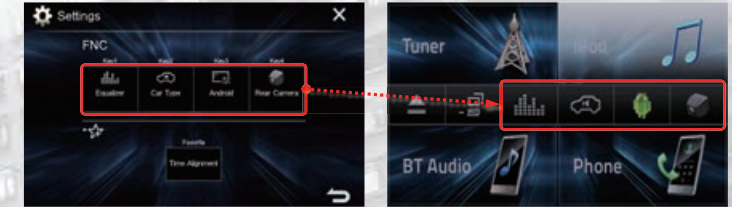

Remote Control App

Control the receiver's source directly from the smartphone using simple finger gestures with "JVC Remote" app* (now available for both iOS and Android). You can even customize your audio setting, and see detailed source information such as song title, artist name and album art etc. from the smartphone.

Capacitive Touch Monitor

Capacitive touch monitor provides high clarity and a more sensitive touch control, with greater accuracy.

13-Band Equalizer

You can change the EQ curve by simply dragging your finger on the screen. Use the 13-band equalizer to get the sound you like.

2. Favorite Key

Press and hold the "FNC" key to directly access the function registered for the Favorite Key.

Gesture Touch Control

Just touch and move your finger over the screen for various operations corresponding to your finger movements. Intuitive control provides safer operation for in-car entertainment.