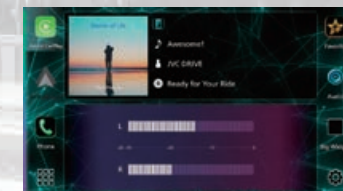

Dynamic GUI

Various information including time, photos, album art images, or iDataLink Maestro™ and more, can be displayed on the home screen in a big, easy to view way. Swiping the monitor with two fingers lets you split the screen or change the information window.

Big Widget

iDataLink Maestro

Compass

Split Widgets

Date / Time + Compass

USB Audio + Sound Meter

Dynamic GUI

KW-Z1000W is compatible with iDataLink Maestro RR and RR2 (sold separately)*. Both Maestro modules provide seamless retention of factory safety and camera systems, steering wheel controls and add performance gauges in most modern vehicles. In addition, the RR2 provides three programmable outputs that can be used to activate things like a winch or a light bar from KW-Z1000W's on-screen controls. Radar detector information can also be displayed on the screen when used with a compatible K40 or ESCORT radar detector system.