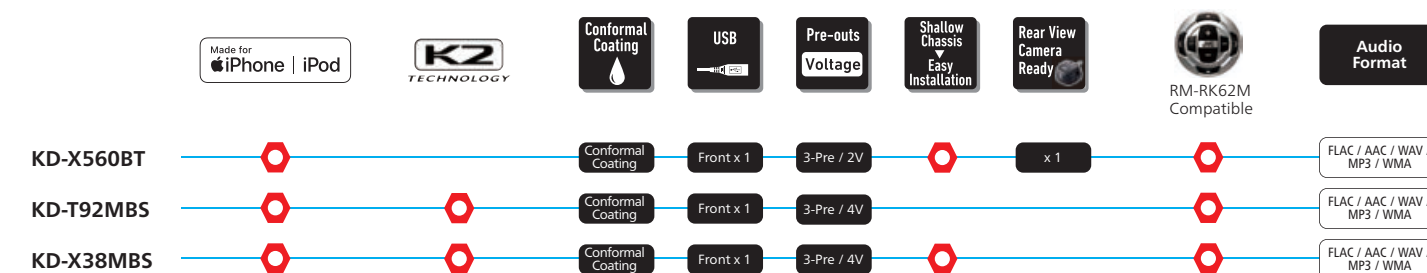

Features Comparison