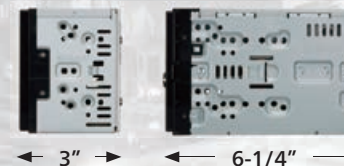

Shallow Chassis Design

The reduced depth of the chassis contributes to a weight reduction and facilitates easier installation.

Shallow Chassis / Digital Multimedia Receiver   Regular Chassis / DVD Receiver