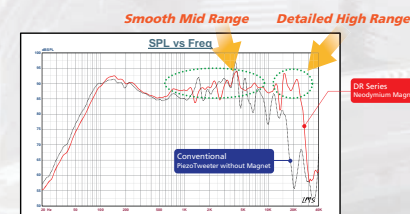

Conventional DR Series

Balanced Neodymium Tweeter

Provides detailed high range and smooth mid range. Installable vehicle types are greatly increased thanks to its shorter height.

Hybrid Surround

Rubber Coated Cloth with increased mobility enables high efficiency and improved follow-up to audio signals.