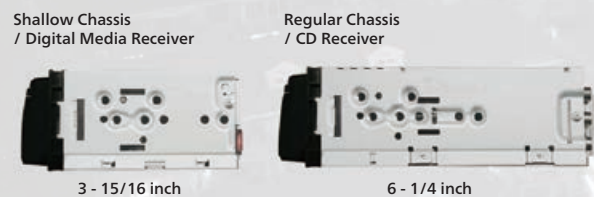

Built-in HD Radio

HD Radio is a Digital technology that allows a radio station to transmit more information in the same radio wave, enabling higher quality sound and additional content. HD Radio technology makes AM Stations have FM Station-like sound quality, while FM Stations are broadcast with CD-like sound quality. Unlike typical FM or AM transmission, HD Radio has crystal clear reception with low noise and no audio distortion.

HD Radio
This HD Radio receiver enables:
HD2/HD3
Bookmark
Digital Sound
Program Info
Artist Experience
Emergency Alerts

DR Series Speakers Black Edition Superior, Reliable Performance

Combines high output sound and durability. Easily upgradable from factory-installed original speakers.