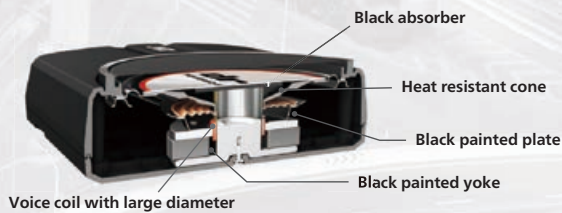

- Each part used is heat resistant to achieve high durability.

	CW-DRA8
Type	Compact Powered Subwoofer
Peak Power	250W
RMS Power	125W
Frequency Response	35Hz - 150kHz
Remote Control	Volume/Frequency/Phase
Speaker Level Input	Yes
Signal Sensing Turn On	Yes
Dimensions WxDxH (inch)	13-3/4 x 9-7/16 x 2-15/16