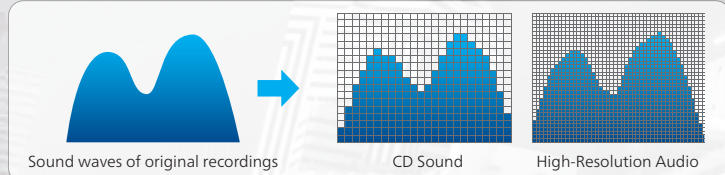

High Resolution Audio

You can enjoy playback of 96kHz/24bit audio which contains about 3 times the musical information of music CDs (44.1kHz/16bit), or even 192kHz/24bit High-Resolution Audio files with their approx. 6.5 times data volume. With sound quality approaching the original master recording itself, you will experience the presence and ambience of a tune the way CD simply cannot.