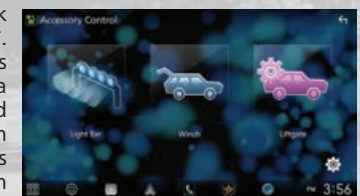

Dynamic GUI

Various information including time, photos, album art images, or iDataLink Maestro™ and more, can be displayed on the home screen in a big, easy to view way. Swiping the monitor with two fingers lets you split the screen or change the information window.

Big Widget

iDataLink Maestro

Compass

Split Widgets

Date / Time + Compass

USB Audio + Sound Meter

Dynamic GUI

KW-Z1000W is compatible with iDataLink Maestro RR and RR2 (sold separately)*. Both Maestro modules provide seamless retention of factory safety and camera systems, steering wheel controls and add performance gauges in most modern vehicles. In addition, the RR2 provides three programmable outputs that can be used to activate things like a winch or a light bar from KW-Z1000W's on-screen controls. Radar detector information can also be displayed on the screen when used with a compatible K40 or ESCORT radar detector system.