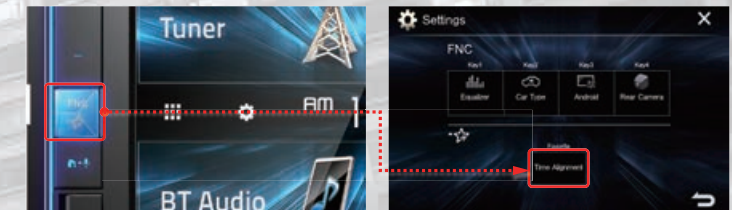

Key Customize

Lets you easily access frequently used functions. Two options are available.

1. Function Menu Customization

Functions registered in the Function Menu can easily be called up by simply pressing the "FNC" key.

2. Favorite Key

Press and hold the "FNC" key to directly access the function registered for the Favorite Key.

Gesture Touch Control

Just touch and move your finger over the screen for various operations corresponding to your finger movements. Intuitive control provides safer operation for in-car entertainment.