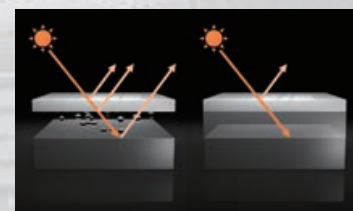

Reflection Reduction