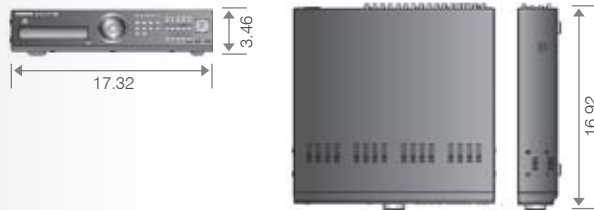

SHR-6082

8 Channel 120fps MPEG4 Standalone
DVR w/ DVD-RW

Dimensions (unit : in)

Front/Rear Panel

Summary

The new Samsung SHR-6082 DVR employs MPEG-4 video encoding for 8 channels of camera input and G.723 audio encoding for 4 channels, and supports simultaneous hard drive recording and playback. The SHR-6082 has various back up options such as USB ports and built-in DVD-RW, supports web browser access and records up to 120fps. This DVR also supports network connectivity, providing remote monitoring from a remote PC by transferring video and audio data.

Features

- 8CH DVR
- Simultaneous Record and Playback of 8-channel video data
- Video (MPEG-4) / Audio(ADPCM)
- Up to 120fps Recording Rate
- 4Ch Audio Inputs and 1Ch Audio Output
- Combined BNC and VGA Video Output for main display (up to 1280x1024)
- 250 GB SATA HDD Standard
- MAX 5 Internal HDD (HDD x 5)
- Mass storage hard disk backup through high-speed USB 2.0
- Various Search Modes: Time, Event, Backup, POS and Motion Detection
- Built-in DVD-RW
- HDD & DVD SATA Interface
- DDNS Support (Multiple Options)
- Built-in Web Server
- USB Mouse Control
- Event Notifications by E-mail
- Remote Monitoring function: NET-i Pro and Web viewer