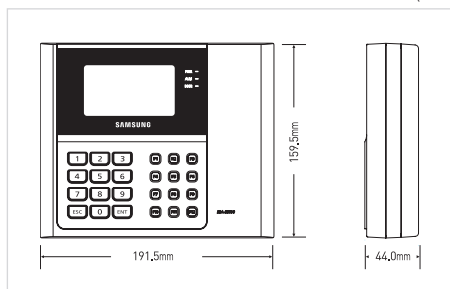

Dimensions

Unit : mm (inch)

Compatible Cards (Optional)

Samsung Format 125KHz

The Eco mark represents Samsung Techwin's will to create environment-friendly products, and indicates that the product satisfies the EU RoHS Directive.

Design and specifications are subject to change without notice.

SAMSUNG TECHWIN CO., LTD.

701, Sampyeong-dong, Bundang-gu, Seongnam-si, Gyeonggi-do Korea 463-400
Tel : +82-70-7147-8741~8749, 8752~8760 Fax : +82-31-8018-3745
www.samsungsecurity.com www.samsungcctv.com

■ DISTRIBUTED BY