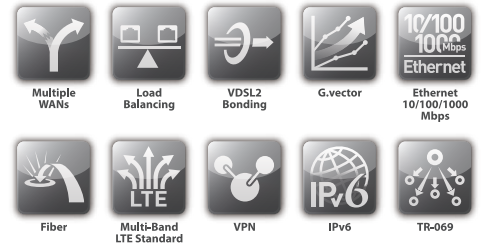

Featuring TR-069, the devices are automatically provisioned while deployed. Integrated with multiple fixed-line WAN as well as broadband WAN, ZyXEL small business gateways guarantee non-stop communications and services. The SBG Series also implements practical security features including VPN, Firewall and URL filtering to give corporate networks strict precautionary measures. Integrated with WLAN controller and SNMP, the SBG Series facilitate the network management for small businesses and protect the investment.

The “office-in-a box” SBG Series enables a network of outstanding performance to support small businesses for their ultimate success.

* Statistic resource from The U.S. Small Business Administration
 ** Statistic from European Small Business Portal - European Commission

Diagram

SBG3600-N

LTE Multi-WAN Small Business Gateway

Evolved Design Enabling Quality Services for Small Businesses

- Multiple WAN interfaces support for various connectivity capability
- Supports VDSL bonding and vectoring to expand bandwidth on existing infrastructure
- LTE multi-band mobile broadband access enabled for superior business services
- Seamless mobile access via built-in LTE or 3G USB dongle back-up
- Guest management enabled with external/internal AAA captive Web portal support
- VPN, Firewall and URL/key word filtering provide solid data security
- Built-in Wi-Fi controller to simplify WLAN management