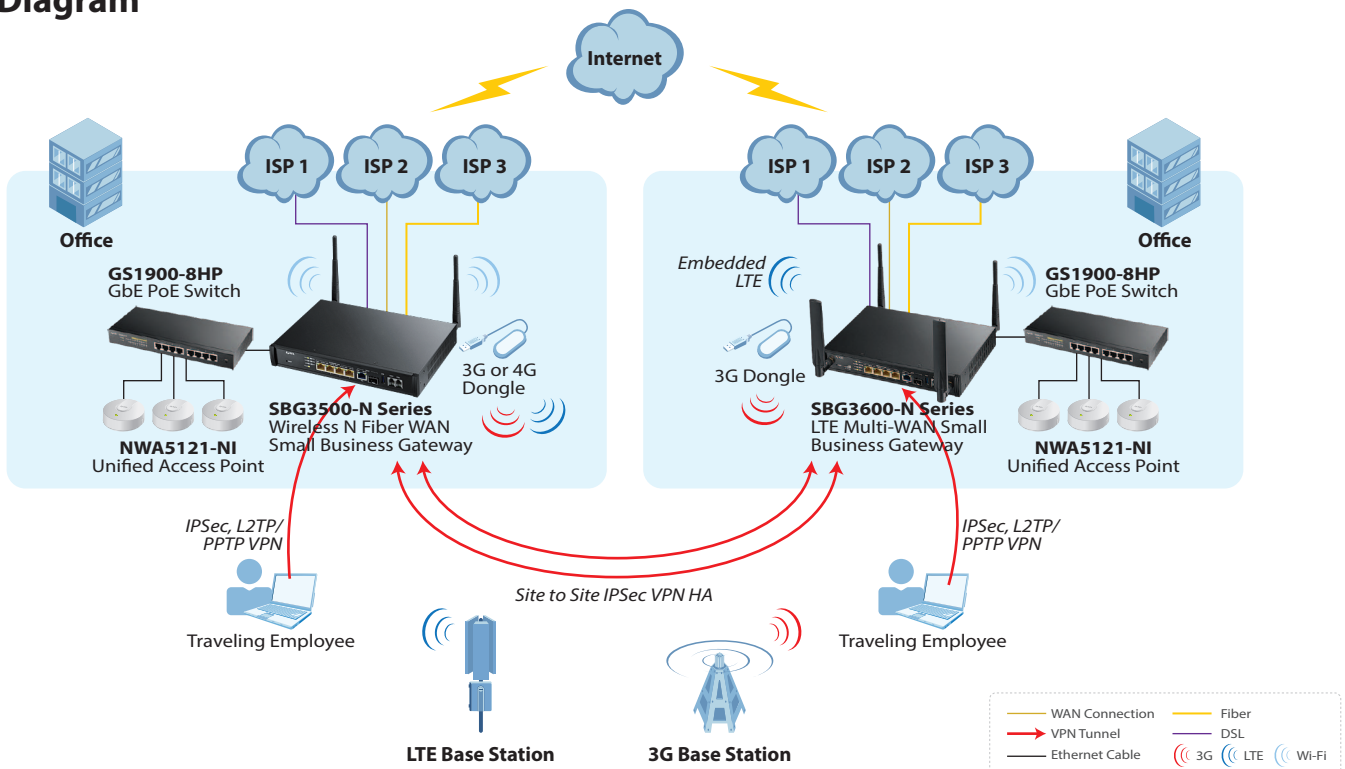

- Fast, easy deployment
- Minimized initial capital outlay
- Robust, high-availability services
- Reduced maintenance expense
- Solid protection of corporate data and intellectual properties

ZyXEL takes all the above into consideration and introduces a series of small business gateways. The ZyXEL SBG Series all featured with multi-WAN for various broadband infrastructure to provide flexibility, load balancing and fail-over to achieve always-connectivity reliability for businesses and managed service providers.

Featuring TR-069, the devices are automatically provisioned while deployed. Integrated with multiple fixed-line WAN as well as broadband WAN, ZyXEL small business gateways guarantee non-stop communications and services. The SBG Series also implements practical security features including VPN, Firewall and URL filtering to give corporate networks strict precautionary measures. Integrated with WLAN controller and SNMP, the SBG Series facilitate the network management for small businesses and protect the investment.

Diagram

SBG3600-N

LTE Multi-WAN Small Business Gateway

Evolved Design Enabling Quality Services for Small Businesses

- Multiple WAN interfaces support for various connectivity capability
- Supports VDSL bonding and vectoring to expand bandwidth on existing infrastructure
- LTE multi-band mobile broadband access enabled for superior business services
- Seamless mobile access via built-in LTE or 3G USB dongle back-up
- Guest management enabled with external/internal AAA captive Web portal support
- VPN, Firewall and URL/key word filtering provide solid data security
- Built-in Wi-Fi controller to simplify WLAN management